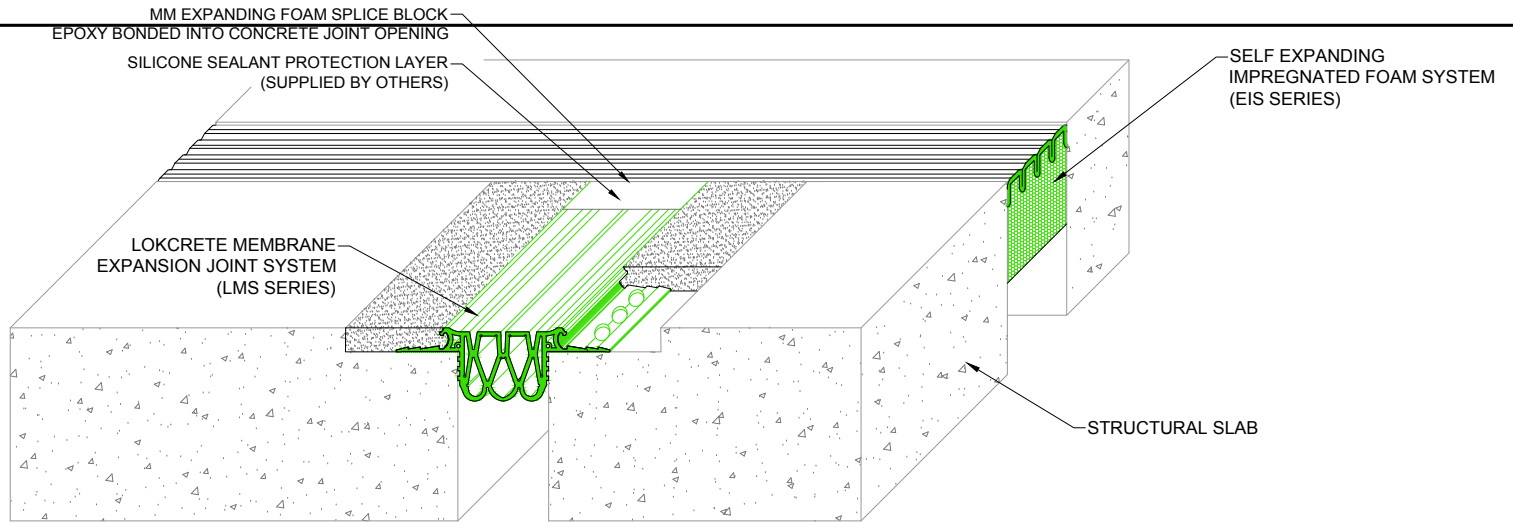

SECTION VIEW