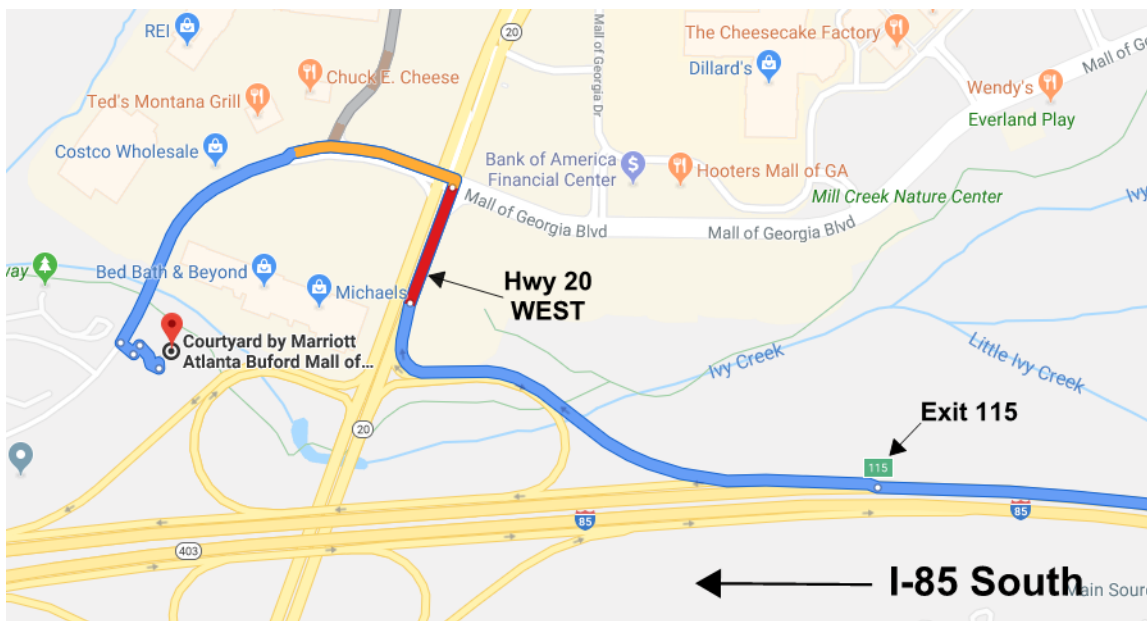

## Maps & Directions:

### Traveling from ATL Hartsfield International Airport take I-85 North toward Greenville, SC.

- Take I-85 North for approximately 45 miles to Exit 115 – Hwy 20 Lawrenceville/Buford.
- Take Exit 115 - Hwy 20 West toward Buford.
- At the end of the ramp turn right onto Hwy 20 West, immediately work your way over to the far left lane; cross under I-85.
- Turn left onto Mall of Georgia Blvd. (traffic light .25 miles off the exit).
- The Marriott Courtyard will be .5 miles on the left.

### Traveling on I-85 South toward Atlanta, GA to Exit 115 – Hwy 20 Lawrenceville/Buford.

- Take Exit 115 - Hwy 20 West toward Buford.
- Merge onto Hwy 20 immediately work your way over to the far left lane.
- Turn left on Mall of Georgia Blvd. (traffic light .01 miles off the exit).
- The Marriott Courtyard will be .5 miles on the left.