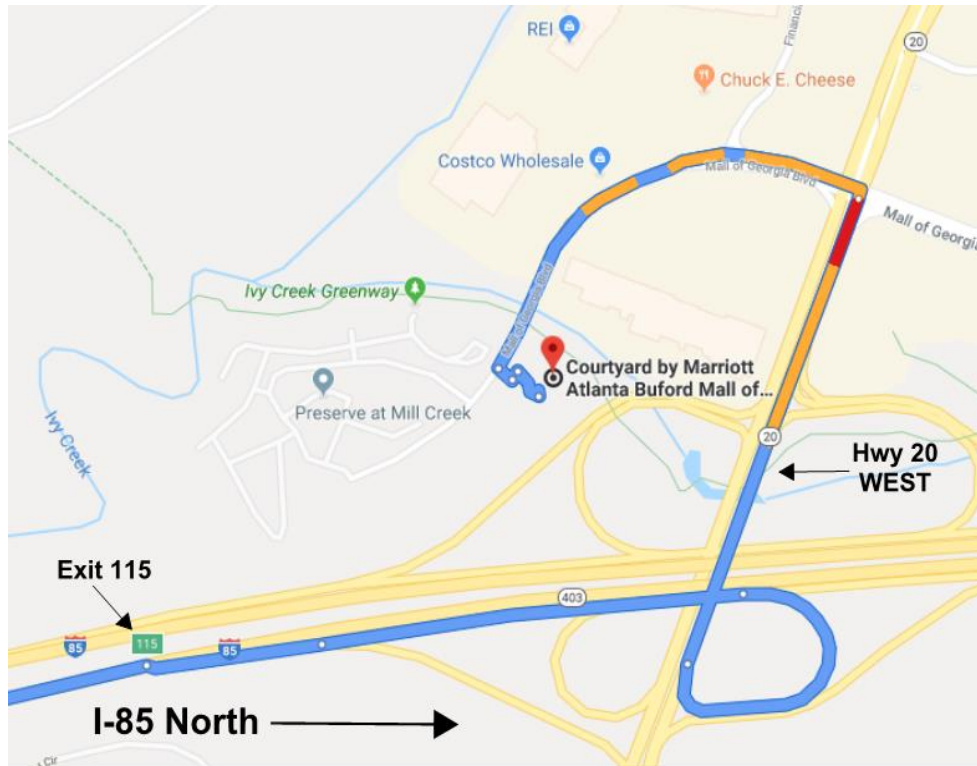

## Maps & Directions:

### Traveling from ATL Hartsfield International Airport take I-85 North toward Greenville, SC.

- Take I-85 North for approximately 45 miles to Exit 115 – Hwy 20 Lawrenceville/Buford.
- Take Exit 115 - Hwy 20 West toward Buford.
- At the end of the ramp turn right onto Hwy 20 West, immediately work your way over to the far left lane; cross under I-85.
- Turn left onto Mall of Georgia Blvd. (traffic light .25 miles off the exit).
- The Marriott Courtyard will be .5 miles on the left.

### Traveling on I-85 South toward Atlanta, GA to Exit 115 – Hwy 20 Lawrenceville/Buford.

- Take Exit 115 - Hwy 20 West toward Buford.
- Merge onto Hwy 20 immediately work your way over to the far left lane.
- Turn left on Mall of Georgia Blvd. (traffic light .01 miles off the exit).
- The Marriott Courtyard will be .5 miles on the left.